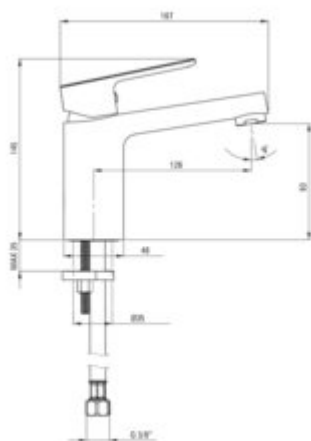

MARO

Washbasin tap

Product code: BLO_020M

EAN: 5908212002919

Color: chrome

Warranty [years]: 5

Mixer

Finish	chrome
Material	brass
Mixer type	single-handle, mixer
Installation method	standing
Flow class [l/min]	S - 15.1-19.8 l/min
Acoustic group [dB]	II (20 < x <= 30)

Mixer cartridge

Ceramic cartridge size	35 mm
------------------------	-------

Spout

Material	brass
----------	-------

Aerator

Aerator type	honeycomb
Aerator size	M24

Connecting hose

Length [mm]	450
Installation thread	3/8"
Connection thread	M10

Features:

- The mixer is equipped with a stream aerator
- 45 cm connection hoses included
- Only the best materials, the quality of which has been confirmed by laboratory tests
- Cleaning agent for fixtures in all colors available