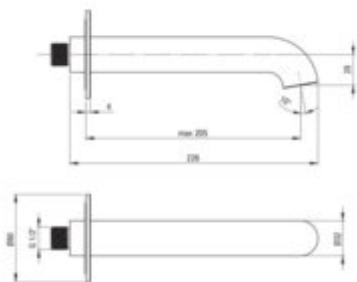

SILIA

Bathtub spout

Product code: NQS_F81K

EAN: 5907650818908

Color: brushed steel

Warranty [years]: 2

Aerator

Aerator type	silicone, laminar
Stream type	full
Aerator size	M24
Thread type	external

Spout

Finish	steel
Spout type	bathtub
Material	brass
Spout type	still
Range of shower/ bath spout [mm]	205
Spout length [mm]	226
aerator	yes
Concealed mounting	yes

Features:

- Deante Design Studio Collection
- Noble form and timeless simplicity
- Innovative and easy to maintain brushed steel coating
- Flush-mounted installation ensures the aesthetics of the bathroom
- Only the best materials, the quality of which has been confirmed by laboratory tests
- Silicone aerator for easy limescale removal
- Cleaning agent for fixtures in all colors available
- Coating applied using the PVD method