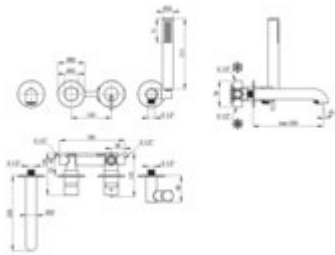

## Bath mixer, 4-hole

**Product code:** BQS\_R18P  
**EAN:** 5907650827023  
**Color:** brushed gold  
**Warranty [years]:** 7

### Mixer

Finish	brushed gold
Material	brass
Mixer type	single-handle, mixer
Installation method	concealed
Total mixer height [mm]	226
Flow class [l/min]	A <= 15 (9.1 - 15)
Acoustic group [dB]	I (x <= 20)

### Mixer cartridge

Ceramic cartridge size	35 mm
------------------------	-------

### Hose

Length [mm]	1500
Anti-twist	1