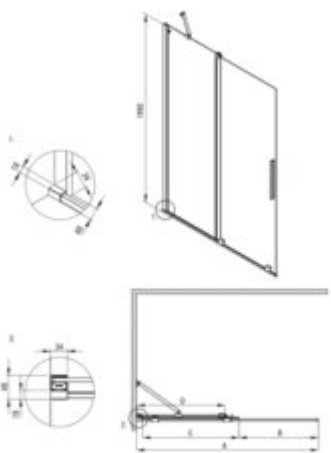

PRIZMA Shower wall, walk-in

Product code: KTJ_Z32R

EAN: 5907650840374

Color: gold

Warranty [years]: 5

Model	Size	A (mm)	B (mm)	C (mm)	D (mm)
KTJ X30R	800x1950	790-800	210	405	270
KTJ X30R	900x1950	890-900	260	475	320
KTJ X30R	1000x1950	990-1000	310	545	370
KTJ X32R	1200x1950	1180-1200	310	620	370
KTJ X34R	1400x1950	1380-1400	310	720	370

Width [mm]	1200
Height [mm]	1950
Glass finish	transparent
Glass thickness [mm]	6
Active cover	yes
Side dimension [mm]	1200
Railings	short to perpendicular wall/long to parallel wall
Tempered glass TOTAL WHITE	no
Reversible doors	yes
Installation without shower tray possible	yes
Possibility to install a railing to a perpendicular wall	yes

Features:

- Only the best materials, the quality of which has been confirmed by laboratory tests
- Hydrophobic Active-Cover coating that makes it easier for water to run off the glass
- TOTALWHITE transparent glass
- Possibility to install the cabin without a shower tray, directly on the tiles
- Safe and durable tempered glass
- Dedicated to Active Cover surfaces
- Resistance to impacts, chemicals and stains in accordance with PN-EN 14428+A1:2008 norm, c
- Reversible door that allows the cabin to be mounted on the right or left side
- Can be combined with a second sliding wall and the Prizma walk-in shower wall
- Dedicated cleaning agent, safe for cleaned surfaces
- Possibility of mounting the cabin directly on tiles or on Correo granite (KQR) and Kerria Plus acrylic (KTS) shower trays
- The set includes two rails - short and long
- Free combination of elements
- Coating applied using the PVD method