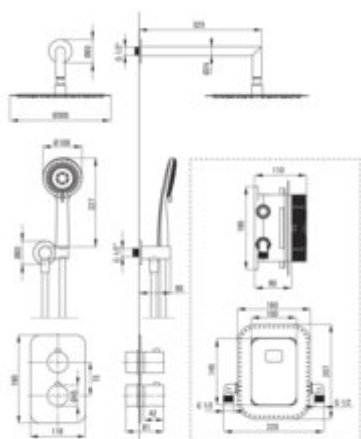

#### Mixer (BXY\_NEBT)

Mixer type	Concealed BOX, thermostatic
Installation method	concealed

#### Spout

Spout type	still
Range of shower/ bath spout [mm]	325

#### Shower overhead

Shape	round
Material	steel 304
thickness	55
Diameter [mm]	300
Anti-calc	yes
Number of functions	1
Stream type	rain
Quick response time for turning the water on and off	yes

#### Hose

Length [mm]	1500
Braid material	PVC
Anti-twist	1