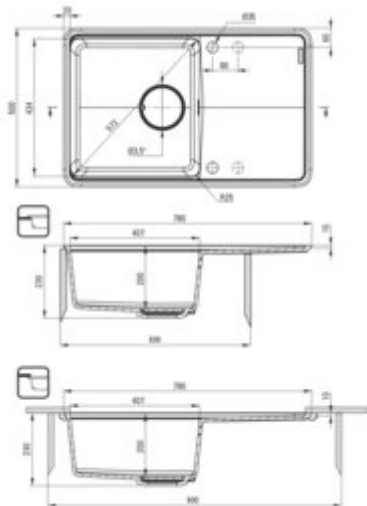

### Sink

Finish	nero
Surface type	matte
Material	granite
Installation method	inset, undermount
Number of bowls	1
Minimum cabinet width [mm]	600
Width [mm]	500
Length [mm]	780
Height [mm]	230
Bowl depth [mm]	200
Cut-out Length [mm]	760
Cut-out Width [mm]	480
Cut-out Length [mm]	740
Cut-out Width [mm]	460
Reversible	yes
Equipped with accessories	yes
Drain diameter	3.5"
Number of holes	2
Number of pre-drilled holes	2
Additional features	drain cover included, cutting board included