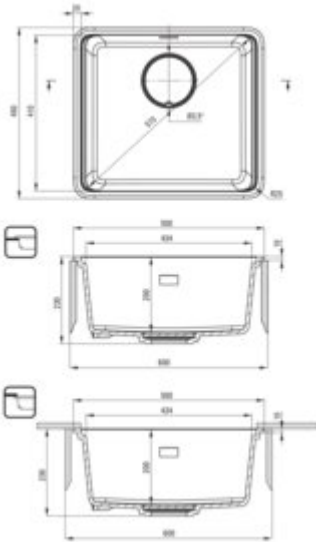

MOMI Granite sink, 1-bowl

Product code: ZKM_A10A

EAN: 5907650831174

Color: alabaster

Warranty [years]: 18

Sink

Finish	alabaster
Surface type	matte
Material	granite
Installation method	inset, undermount
Number of bowls	1
Minimum cabinet width [mm]	600
Width [mm]	450
Length [mm]	500
Height [mm]	230
Bowl depth [mm]	200
Cut-out Length [mm]	480
Cut-out Width [mm]	430
Cut-out Length [mm]	460
Cut-out Width [mm]	410
Reversible	yes
Equipped with accessories	yes
Drain diameter	3.5"
Additional features	cutting board included, drain cover included

Sink waste kit

Finish	steel
Plug type	manual
Low siphon/ Space saver	yes
possibility to connect a dishwasher/ washing machine	yes

Features:

- Deante Design Studio Collection
- Harmonious design
- Deep bowl
- Under-mounting possible
- ATTENTION! Before cutting a hole in the tabletop to install the sink, take into account th
- Granite drain cover
- Chopping board included
- Properties of Deante granite: resistance to impact, high temperature, discoloration, therm
- Hydrophobic properties repel water molecules
- Space-saving siphon which facilitates e.g. sorting waste
- Dedicated cleaning agent, safe for cleaned surfaces
- The finish enriched with silver ions adds antiseptic properties