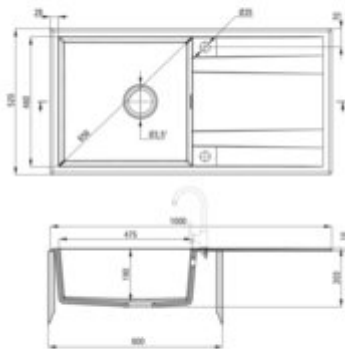

Product code: ZQE_S713

EAN: 5907650874225

Color: metallic grey

Warranty [years]: 18

Sink

Finish	metallic grey
Surface type	matte
Material	granite
Installation method	inset
Number of bowls	1
Minimum cabinet width [mm]	600
Width [mm]	520
Length [mm]	1000
Height [mm]	203
Bowl depth [mm]	190
Cut-out Length [mm]	980
Cut-out Width [mm]	500
Reversible	yes
Equipped with accessories	yes
Drain diameter	3.5"
Number of holes	2

Sink waste kit

Finish	steel
Plug type	automatic, with a button
Low siphon/ Space saver	yes
possibility to connect a dishwasher/ washing machine	yes

Features:

- Deante Design Studio Collection
- Properties of Deante granite: resistance to impact, high temperature, discoloration, therm
- Longest, 18 years warranty
- The sink is equipped with fittings with a connection to the dishwasher
- Hydrophobic properties repel water molecules
- The exceptionally spacious and deep bowl will even accommodate trays taken out of the oven
- Possibility to buy a sponge hook that fits perfectly with this model.
- Possibility to buy a cloth rail that fits perfectly with this model
- Reversible sink - possibility to install the bowl on the left or the right side
- The finish enriched with silver ions adds antiseptic properties
- Space-saving siphon which facilitates e.g. sorting waste
- Dedicated cleaning agent, safe for cleaned surfaces
- Automatic plug activated with a CLICK button