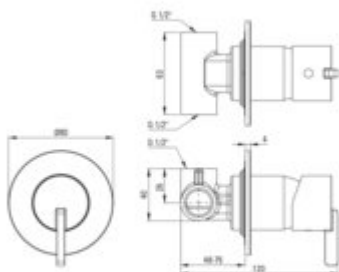

SILIA

Shower mixer, concealed

Product code: BQS_044L

EAN: 5907650859642

Color: chrome

Warranty [years]: 7

Mixer

Finish	chrome
Material	brass
Mixer type	single-handle, mixer
Installation method	concealed
Flow class [l/min]	S - 15.1-19.8 l/min
Acoustic group [dB]	I (x <= 20)

Mixer cartridge

Ceramic cartridge size	35 mm
------------------------	-------

Features:

- Deante Design Studio Collection
- Noble form and timeless simplicity
- The faucet includes a concealed element
- Flush-mounted installation ensures the aesthetics of the bathroom
- Only the best materials, the quality of which has been confirmed by laboratory tests
- Cleaning agent for fixtures in all colors available