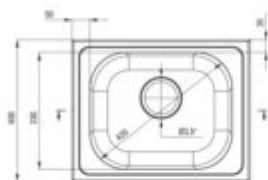

TECHNO

Steel sink, 1-bowl

Product code: ZEU_310A

EAN: 5908212005583

Color: décor

Warranty [years]: 2

Sink

Finish	décor
Surface type	décor
Material	steel 201
Installation method	inset
Number of bowls	1
Minimum cabinet width [mm]	450
Width [mm]	400
Length [mm]	500
Height [mm]	150
Bowl depth [mm]	150
Cut-out Length [mm]	480
Cut-out Width [mm]	380
Reversible	no
Equipped with accessories	yes
Drain diameter	3.5"

Sink waste kit

Finish	steel
Plug type	manual
Low siphon/ Space saver	yes
possibility to connect a dishwasher/ washing machine	yes

Features:

- High-strength stainless steel
- The sink is equipped with fittings with a connection to the dishwasher
- Natural antiseptic properties of steel
- The décor finish has increased scratch resistance
- Dedicated cleaning agent, safe for cleaned surfaces
- Self-drilling tap hole - without voiding the warranty.