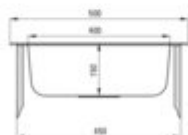

TECHNO

Steel sink, 1-bowl

Product code: ZEU_310A

EAN: 5908212005583

Color: décor

Warranty [years]: 2

Sink

Finish	décor
Surface type	décor
Material	steel 201
Installation method	inset
Number of bowls	1
Minimum cabinet width [mm]	450
Width [mm]	400
Length [mm]	500
Height [mm]	150
Bowl depth [mm]	150
Cut-out Length [mm]	480
Cut-out Width [mm]	380
Reversible	no
Equipped with accessories	yes
Drain diameter	3.5"

Sink waste kit

Finish	steel
Plug type	manual
Low siphon/ Space saver	yes
possibility to connect a dishwasher/ washing machine	yes

Features:

- High-strength stainless steel
- The sink is equipped with fittings with a connection to the dishwasher
- Natural antiseptic properties of steel
- The décor finish has increased scratch resistance
- Dedicated cleaning agent, safe for cleaned surfaces
- Self-drilling tap hole - without voiding the warranty.