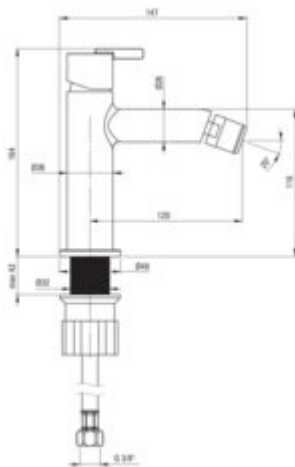

## Mixer

Finish	bianco
Material	brass
Mixer type	single-handle, mixer
Installation method	standing
Total mixer height [mm]	164
Flow class [l/min]	Z - 4-9 l/min
Acoustic group [dB]	I (x <= 20)

## Mixer cartridge

Ceramic cartridge size	25 mm
------------------------	-------

## Spout

Spout type	still
Mixer spout range [mm]	120
Material	brass

## Connecting hose

Length [mm]	450
Installation thread	3/8"
Connection thread	M10