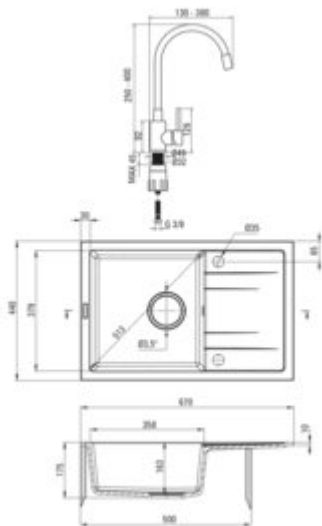

CORIO

Granite sink with tap, 1-bowl with drainer

deante

Product code: ZRCPG113

EAN: 5907650884361

Color: metallic graphite

Warranty [years]: 18

Sink

Finish	metallic graphite
Surface type	matte
Material	granite
Installation method	inset
Number of bowls	1
Minimum cabinet width [mm]	500
Width [mm]	440
Length [mm]	670
Height [mm]	175
Bowl depth [mm]	163
Cut-out Length [mm]	650
Cut-out Width [mm]	420
Reversible	yes
Equipped with accessories	yes
Drain diameter	3.5"
Number of holes	2
Antibacterial	yes
Hydrophobicity	yes

Sink waste kit

Finish	nero
Plug type	manual
Low siphon/ Space saver	yes
possibility to connect a dishwasher/ washing machine	yes

Mixer

Finish	nero
Mixer type	single-handle, mixer
Installation method	standing
Flow class [l/min]	A <= 15 (9.1 - 15)
Acoustic group [dB]	I (x <= 20)

Mixer cartridge

Ceramic cartridge size	35 mm

Spout

Spout type	elastic
Mixer spout range [mm]	380

Aerator

Aerator type	honeycomb
Aerator size	M22

Connecting hose

Length [mm]	600
Installation thread	3/8"
Connection thread	M10

Features:

- The mixer is equipped with a stream aerator
- The mounting sleeve facilitates the installation of the mixer
- 45 cm connection hoses included
- Innovative, durable and easy to clean Nero coating
- Equipment with the possibility of connecting a washing machine or dishwasher