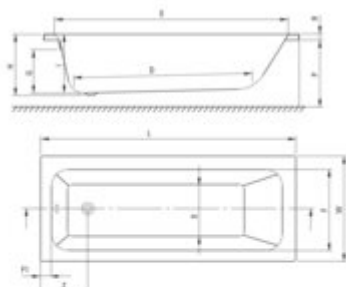

PRIZMA

Acrylic bathtub, alcove installation

Product code: KTJ_015W

EAN: 5907650860501

Color: white

Warranty [years]: 5

Finish	white
Material	acrylic
Width [mm]	700
Length [mm]	1495
Height [mm]	410
Depth [mm]	305
capacity [l]	150
Installation method	on a frame
built-in overflow	no
Antibacterial	yes

Features:

- Siphon sold separately
- Legs included with the bathtub
- Only the best materials, the quality of which has been confirmed by laboratory tests
- Easy to clean and maintain
- Dedicated cleaning agent, safe for cleaned surfaces