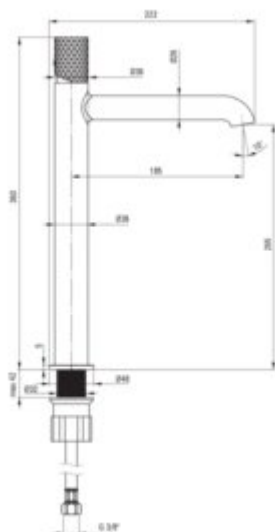

SILIA HEXA

Washbasin tap, tall

Product code: BHS_R20K

EAN: 5907650886839

Color: brushed gold

Warranty [years]: 7

Mixer

Finish	brushed gold
Material	brass
Mixer type	mixer, single-handle
Installation method	standing
Total mixer height [mm]	344
Flow class [l/min]	Z - 4-9 l/min
Acoustic group [dB]	I (x <= 20)

Mixer cartridge

Ceramic cartridge size	25 mm
------------------------	-------

Spout

Spout type	still
Mixer spout range [mm]	185
Material	brass

Aerator

Aerator type	honeycomb, swivel
Aerator size	M18.5
Water flow reduction	missing

Connecting hose

Length [mm]	450
Installation thread	3/8"
Connection thread	M10

Features:

- Deante Design Studio Collection
- Decorative lever - jewelry for your bathroom
- Noble form and timeless simplicity
- Innovative and easy to maintain brushed gold coating
- Coating applied using the PVD method
- 45 cm connection hoses included
- The mixer body is made of the highest quality brass
- The mounting sleeve facilitates the installation of the mixer
- The movable aerator allows you to direct the water stream
- Only the best materials, the quality of which has been confirmed by laboratory tests
- The mixer is equipped with a stream aerator
- Z flow class (4-9 l/min) allowing for water consumption reduction
- Cleaning agent for fixtures in all colors available