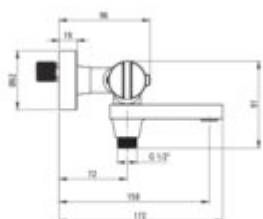

### Mixer

Finish	steel
Material	brass
Mixer type	two-handle, thermostatic
Installation method	wall-mounted
Flow class [l/min]	A <= 15 (9.1 - 15)
Acoustic group [dB]	II (20 < x <= 30)
Check valves	yes

### Aerator

Aerator type	laminar, swivel
Aerator size	M24