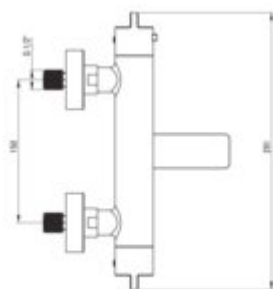

## Bath mixer, thermostatic

Product code: BCH\_F1BT

EAN: 5907650836650

Color: brushed steel

Warranty [years]: 7

### Mixer

Finish	steel
Material	brass
Mixer type	two-handle, thermostatic
Installation method	wall-mounted
Flow class [l/min]	A <= 15 (9.1 - 15)
Acoustic group [dB]	II (20 < x <= 30)
Check valves	yes

### Spout

Spout type	foldable
Mixer spout range [mm]	153

### Aerator

Aerator type	laminar, swivel
Aerator size	M24