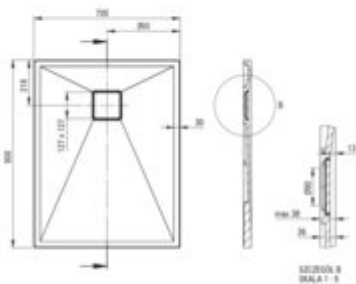

CORREO Granite shower tray, rectangular

Product code: KQR_A71B

EAN: 5907650835677

Color: alabaster

Warranty [years]: 10

Finish	white
Material	granite
Shape	rectangular
Width [mm]	700
Length [mm]	900
Height [mm]	36
Installation method	on the floor level, directly on the spout, on the construction material support
Drain diameter	90
possibility to cut to size	yes
Hydrophobicity	yes

Features:

- Properties of Deante granite: resistance to impact, high temperature, discoloration, therm
- Hydrophobic properties repel water molecules
- For installation at floor level, directly on the screed or supported by construction mater
- Possibility of cutting the granite shower tray
- Warning! The NHC_029C siphon fits this shower tray
- Warning! The NHC_029D siphon fits this shower tray
- Dedicated cleaning agent, safe for cleaned surfaces
- Only the best materials, the quality of which has been confirmed by laboratory tests
- Anti-slip properties of granite shower trays
- The finish enriched with silver ions adds antiseptic properties