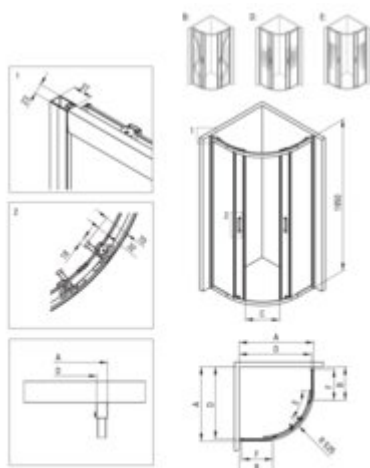

FUNKIA EVO

Shower cabin, half round

Product code: KYP_DE88P
EAN: 5907650899976
Color: titanium
Warranty [years]: 5

Model	Size	A (mm)	B (mm)	C (mm)	D (mm)	E (mm)	F (mm)
KYP_DE88P	800x800	785-800	251	800	784	376	226
KYP_DE88P	800x900	800-900	251	920	804	376	226

Finish	titanium
Shape	half round
Width [mm]	800
Height [mm]	1950
Glass finish	transparentne wzór pas
Glass thickness [mm]	5
Active cover	yes
Adjustment range up to [mm]	20
Masking of assembly elements	yes
Profiles levelling the curvature of the walls	yes
Reversible doors	yes
Installation without shower tray possible	yes
Double top rollers with ball bearings	yes
Detachable lower rollers	yes
Quick assembly with clips	yes