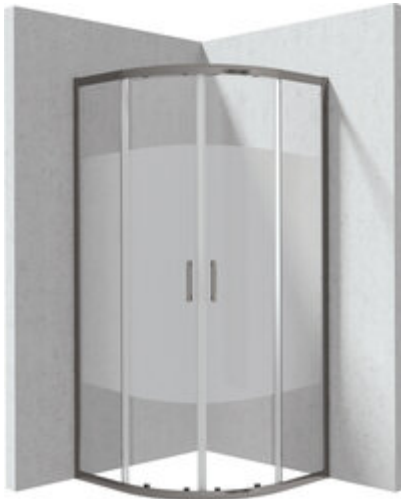

FUNKIA EVO

Shower cabin, half round

Product code: KYP_DE88P
EAN: 5907650899976
Color: titanium
Warranty [years]: 5

Model	Size	A (mm)	B (mm)	C (mm)	D (mm)	E (mm)	F (mm)
KYP_DE88P	800x800	785-800	251	800	784	376	226
KYP_DE88P	800x900	800-900	251	920	804	376	226

Finish	titanium
Shape	half round
Width [mm]	800
Height [mm]	1950
Glass finish	transparentne wzór pas
Glass thickness [mm]	5
Active cover	yes
Adjustment range up to [mm]	20
Masking of assembly elements	yes
Profiles levelling the curvature of the walls	yes
Reversible doors	yes
Installation without shower tray possible	yes
Double top rollers with ball bearings	yes
Detachable lower rollers	yes
Quick assembly with clips	yes

Features:

- An innovative combination of granite and steel
- Hydrophobic Active-Cover coating that makes it easier for water to run off the glass
- Active Cover coating
- Double top rollers with ball bearings
- Bottom rollers allow for the door detachment and easier product care
- Possibility to install the cabin without a shower tray, directly on the tiles
- Safe and durable tempered glass
- Resistance to impacts, chemicals and stains in accordance with PN-EN 14428+A1:2008 norm, c
- The profile system makes it possible to reduce the curvature of the walls
- Covering of assembly elements
- Only the best materials, the quality of which has been confirmed by laboratory tests
- Dedicated cleaning agent, safe for cleaned surfaces