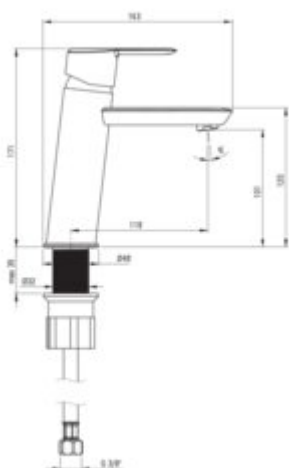

## Mixer

Finish	titanium
Material	brass
Mixer type	single-handle, mixer
Installation method	standing
Total mixer height [mm]	171
Flow class [l/min]	Z - 4-9 l/min
Acoustic group [dB]	I (x <= 20)

## Mixer cartridge

Ceramic cartridge size	35 mm
------------------------	-------

## Spout

Spout type	still
Mixer spout range [mm]	118
Material	brass

## Connecting hose

Length [mm]	450
Installation thread	3/8"
Connection thread	M10