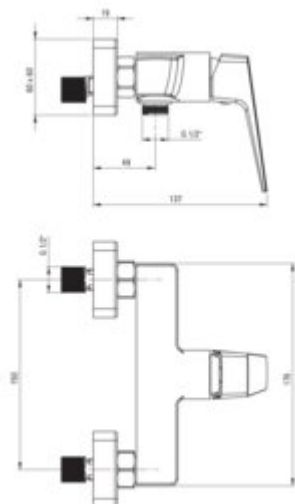

BLUR

Shower mixer, wall-mounted

Product code: BQL_D40M

EAN: 5907650870029

Color: titanium

Warranty [years]: 7

Mixer

Finish	titanium
Material	brass
Mixer type	single-handle, mixer
Installation method	wall-mounted
Total mixer height [mm]	138
Flow class [l/min]	A <= 15 (9.1 - 15)
Acoustic group [dB]	II (20 < x <= 30)

Mixer cartridge

Ceramic cartridge size	25 mm
------------------------	-------

Features:

- Innovative, durable and easy to clean Titanium coating
- Only the best materials, the quality of which has been confirmed by laboratory tests
- The mixer body is made of the highest quality brass
- Cleaning agent for fixtures in all colors available