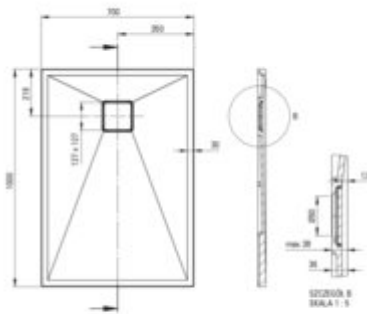

CORREO Granite shower tray, rectangular

Product code: KQR_A75B

EAN: 5907650835707

Color: alabaster

Warranty [years]: 10

Finish	white
Material	granite
Shape	rectangular
Width [mm]	700
Length [mm]	1000
Height [mm]	36
Installation method	directly on the spout, on the construction material support, on the floor level
Drain diameter	90
possibility to cut to size	yes
Hydrophobicity	yes

Features:

- Properties of Deante granite: resistance to impact, high temperature, discoloration, therm
- Hydrophobic properties repel water molecules
- For installation at floor level, directly on the screed or supported by construction mater
- Possibility of cutting the granite shower tray
- Warning! The NHC_029C siphon fits this shower tray
- Warning! The NHC_029D siphon fits this shower tray
- Dedicated cleaning agent, safe for cleaned surfaces
- Only the best materials, the quality of which has been confirmed by laboratory tests
- Anti-slip properties of granite shower trays
- The finish enriched with silver ions adds antiseptic properties