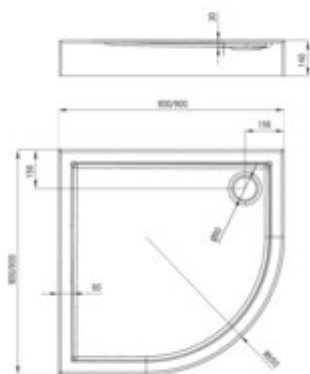

JASMIN

Acrylic shower tray, half round

Product code: KGJ_054B

EAN: 5907650809623

Color: white

Warranty [years]: 2

Finish	white
Material	acrylic
Shape	half round
Width [mm]	800
Length [mm]	800
Height [mm]	140
Depth [mm]	30
arc radius [mm]	550
Installation method	on the floor level
Drain diameter	90
Equipped with a height-adjustable foot	yes
Antibacterial	yes

Features:

- Durable acrylic material that maintains its shine and color
- Warning! The NHC_029C siphon fits this shower tray
- Warning! The NHC_029D siphon fits this shower tray
- Dedicated cleaning agent, safe for cleaned surfaces
- Only the best materials, the quality of which has been confirmed by laboratory tests