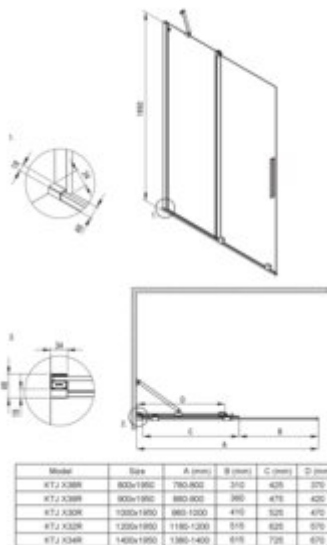

PRIZMA
Shower cabin, rectangular

Product code: KPNNP14S07

EAN: 5907650899860

Color: nero

Warranty [years]: 5

Showe cabin (KTJ_N34R)

Finish	nero
Width [mm]	1400
Height [mm]	1950
Glass finish	transparent
Glass thickness [mm]	6
Active cover	yes
Side dimension [mm]	1400
Railings	short to perpendicular wall/long to parallel wall
Reversible doors	yes
Installation without shower tray possible	yes

Showe cabin (KTJ_N37P)

Finish	nero
Width [mm]	700
Height [mm]	1950
Glass finish	transparent
Glass thickness [mm]	6
Active cover	yes
Side dimension [mm]	680
Reversible doors	yes
Installation without shower tray possible	yes

Shower door

rails	adjustable stiffening the cabin
-------	---------------------------------

Features:

- Only the best materials, the quality of which has been confirmed by laboratory tests
- Safe and durable tempered glass
- Hydrophobic Active-Cover coating that makes it easier for water to run off the glass
- Dedicated to Active Cover surfaces
- Resistance to impacts, chemicals and stains in accordance with PN-EN 14428+A1:2008 norm, c
- Possibility to install the cabin without a shower tray, directly on the tiles
- Free combination of elements
- Dedicated cleaning agent, safe for cleaned surfaces