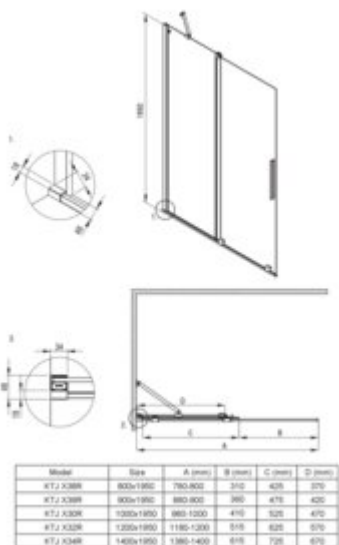

# PRIZMA Shower wall, walk-in

**Product code:** KTJ\_Z32R

**EAN:** 5907650840374

**Color:** gold

**Warranty [years]:** 5

Width [mm]	1200
Height [mm]	1950
Glass finish	transparent
Glass thickness [mm]	6
Active cover	yes
Side dimension [mm]	1200
Railings	short to perpendicular wall/long to parallel wall
Tempered glass TOTAL WHITE	no
Reversible doors	yes
Installation without shower tray possible	yes
Possibility to install a railing to a perpendicular wall	yes

### Features:

- Only the best materials, the quality of which has been confirmed by laboratory tests
- Hydrophobic Active-Cover coating that makes it easier for water to run off the glass
- TOTALWHITE transparent glass
- Possibility to install the cabin without a shower tray, directly on the tiles
- Safe and durable tempered glass
- Dedicated to Active Cover surfaces
- Resistance to impacts, chemicals and stains in accordance with PN-EN 14428+A1:2008 norm, c
- Reversible door that allows the cabin to be mounted on the right or left side
- Can be combined with a second sliding wall and the Prizma walk-in shower wall
- Dedicated cleaning agent, safe for cleaned surfaces
- Possibility of mounting the cabin directly on tiles or on Correo granite (KQR) and Kerria Plus acrylic (KTS) shower trays
- The set includes two rails - short and long
- Free combination of elements
- Coating applied using the PVD method