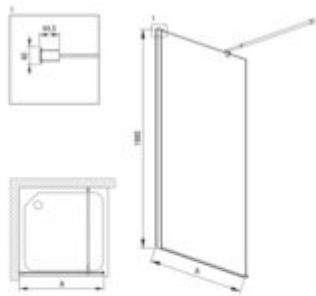

KERRIA PLUS

Shower wall / walk-in, Kerria Plus system

Product code: KTS_N39P

EAN: 5908212087534

Color: nero

Warranty [years]: 5

Model	Size (mm)	A (mm)
670_K39P	800x1900	200x1710
670_K39P	900x1900	200x1710
670_K39P	1000x1900	200x1710
670_K39P	1100x1900	200x1710
670_K39P	1200x1900	200x1710
670_K39P	1300x1900	200x1710
670_K39P	1400x1900	200x1710
670_K39P	1500x1900	200x1710
670_K39P	1600x1900	200x1710
670_K39P	1700x1900	200x1710
670_K39P	1800x1900	200x1710
670_K39P	1900x1900	200x1710

Finish	nero
Width [mm]	900
Height [mm]	2000
Glass finish	transparent
Glass thickness [mm]	6
Active cover installation	yes
installation	to be completed with KTS doors , to be completed with KTS walk-in , possibility of assembly with a KTS movable panel
Side dimension [mm]	870
Adjustment range from [mm]	700
Adjustment range up to [mm]	1200
Masking of assembly elements	yes
Profiles levelling the curvature of the walls	yes
Railings	adjustable stiffening the cabin
Tempered glass TOTAL WHITE	yes
Installation without shower tray possible	yes

Features:

- Only the best materials, the quality of which has been confirmed by laboratory tests
- Possibility to install the cabin without a shower tray, directly on the tiles
- Hydrophobic Active-Cover coating that makes it easier for water to run off the glass
- Covering of assembly elements
- TOTALWHITE transparent glass
- Profiles leveling the curvature of the walls
- The railings give the structure rigidity
- Safe and durable tempered glass
- Dedicated cleaning agent, safe for cleaned surfaces
- Dedicated to Active Cover surfaces
- Resistance to impacts, chemicals and stains in accordance with PN-EN 14428+A1:2008 norm, c