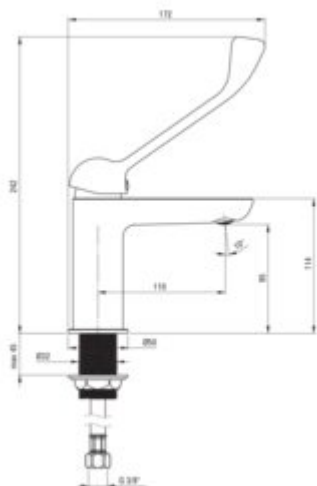

## Mixer

Finish	chrome
Material	brass
Mixer type	single-handle, mixer
Installation method	standing
Total mixer height [mm]	242
Flow class [l/min]	Z - 4-9 l/min
Acoustic group [dB]	I (x <= 20)
Clinic lever	yes

## Mixer cartridge

Ceramic cartridge size	35 mm
Temperature lock	yes

## Spout

Spout type	still
Mixer spout range [mm]	110

## Connecting hose

Length [mm]	450
Installation thread	3/8"
Connection thread	M10