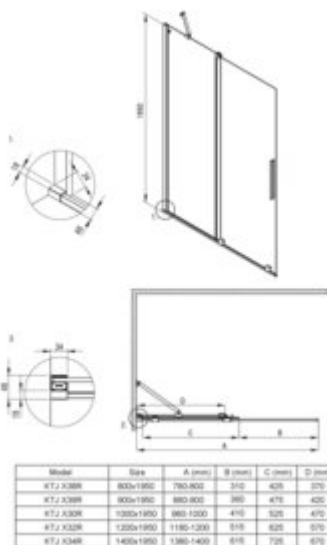

**PRIZMA**  
Shower cabin, rectangular

**Product code:** KPNAP12S09

**EAN:** 5907650899716

**Color:** bianco

**Warranty [years]:** 5

**Showe cabin (KTJ\_A32R)**

Width [mm]	1200
Height [mm]	1950
Glass finish	transparent
Glass thickness [mm]	6
Active cover	yes
Side dimension [mm]	1200
Railings	short to perpendicular wall/long to parallel wall
Tempered glass TOTAL WHITE	no
Reversible doors	yes
Installation without shower tray possible	yes
Possibility to install a railing to a perpendicular wall	yes

**Showe cabin (KTJ\_A39P)**

Width [mm]	900
Height [mm]	1950
Glass finish	transparent
Glass thickness [mm]	6
Active cover	yes
Side dimension [mm]	880
Tempered glass TOTAL WHITE	no
Reversible doors	yes
Installation without shower tray possible	yes

**Shower door**

rails	adjustable stiffening the cabin
-------	---------------------------------

**Features:**

- Safe and durable tempered glass
- Hydrophobic Active-Cover coating that makes it easier for water to run off the glass
- Dedicated to Active Cover surfaces
- Only the best materials, the quality of which has been confirmed by laboratory tests
- Possibility to install the cabin without a shower tray, directly on the tiles
- Resistance to impacts, chemicals and stains in accordance with PN-EN 14428+A1:2008 norm, c
- Free combination of elements
- Dedicated cleaning agent, safe for cleaned surfaces