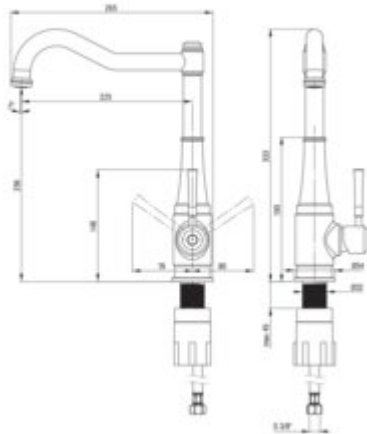

TAMIZO

Kitchen tap, with rectangular spout

Product code: BQT_M63M

EAN: 5908212086094

Color: brass

Warranty [years]: 7

Mixer

| | |
|-------------------------|----------------------|
| Finish | brass |
| Material | brass |
| Mixer type | single-handle, mixer |
| Installation method | standing |
| Total mixer height [mm] | 333 |
| Flow class [l/min] | A <= 15 (9.1 - 15) |
| Acoustic group [dB] | I (x <= 20) |

Mixer cartridge

| | |
|------------------------|-------|
| Ceramic cartridge size | 25 mm |
|------------------------|-------|

Spout

| | |
|------------------------|--------|
| Spout type | swivel |
| Mixer spout range [mm] | 225 |
| Material | brass |

Aerator

| | |
|--------------|------------------|
| Aerator type | swivel, silicone |
| Aerator size | M24 |

Connecting hose

| | |
|---------------------|------|
| Length [mm] | 450 |
| Installation thread | 3/8" |
| Connection thread | M10 |

Features:

- Deante Design Studio Collection
- The mixer body is made of the highest quality brass
- The mixer is equipped with a stream aerator
- Silicone aerator for easy limescale removal
- The mounting sleeve facilitates the installation of the mixer
- 45 cm connection hoses included
- Innovative and durable brass color coating
- A design that combines sentiment for past eras with the latest technological solutions
- The variety of colours gives many arrangement possibilities
- The movable aerator allows you to direct the water stream
- Only the best materials, the quality of which has been confirmed by laboratory tests
- Cleaning agent for fixtures in all colors available