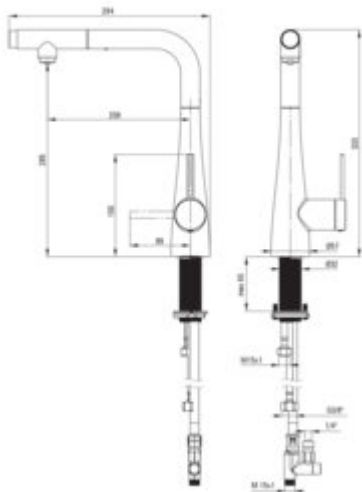

ERIDAN

Kitchen tap, with water filter connection

Product code: BRE_N75M

EAN: 5907650864073

Color: nero

Warranty [years]: 7

 deante

Mixer

Finish	nero
Material	steel 304
Total mixer height [mm]	333
Flow class [l/min]	Z - 4-9 l/min
Acoustic group [dB]	I (x ≤ 20)

Mixer cartridge

Ceramic cartridge size	35 mm
------------------------	-------

Spout

Spout type	pull-out
Material	steel 304

Aerator

Aerator type	honeycomb
Aerator size	M24

Connecting hose

Length [mm]	600
Installation thread	3/8"

Hose

Length [mm]	1500
-------------	------

Features:

- Deante Design Studio Collection
- Z flow class (4-9 l/min) allowing for water consumption reduction
- 45 cm connection hoses included
- The mounting sleeve facilitates the installation of the mixer
- The mixer with functional pull-out spout
- The mixer is equipped with a stream aerator
- The tap can be mounted even very close to the wall
- Pull-out spout for filtered water
- Only the best materials, the quality of which has been confirmed by laboratory tests
- Innovative, durable and easy to clean Nero coating