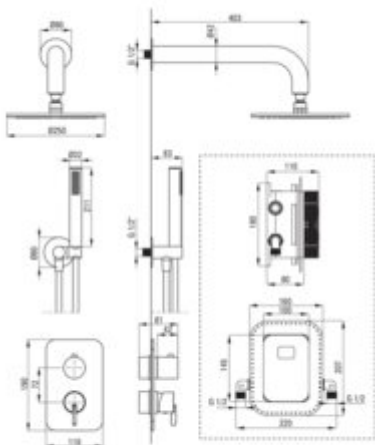

SILIA
Concealed shower set, with mixer
BOX

Product code: BXYQCQSM
EAN: 5907650870593
Color: brushed bronze
Warranty [years]: 7

Mixer (BXY_CQSM)	
Mixer type	Concealed BOX
Installation method	concealed

Mixer (BXY_X44M)	
Mixer type	Concealed BOX, mixer
Installation method	concealed
Flow class [l/min]	B <= 25.2 (19.9 - 25.2)
Acoustic group [dB]	I (x <= 20)

Spout	
Spout type	still
Range of shower/ bath spout [mm]	382

Shower overhead	
Shape	round
Material	brass
Diameter [mm]	250
Anti-calc	yes

Hand shower	
Number of functions	1
Anti-calc	yes
Stream type	rain
Additional features	cool-out

Hose	
Length [mm]	1500
Braid material	PVC
Anti-twist	1

Angled hose connector	
Finish	brushed bronze
Connection type	for the hose with hand shower holder
Shape	round
Material	brass
Connection thread	yes
Concealed mounting	yes