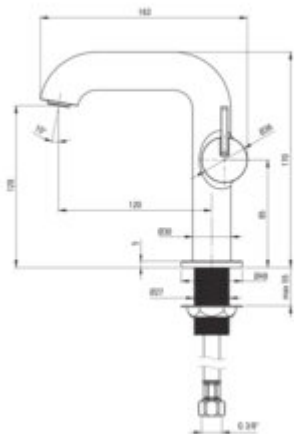

SILIA

Washbasin tap

Product code: BQS_C24M

EAN: 5907650869061

Color: brushed bronze

Warranty [years]: 7

Mixer

Finish brushed bronze

Material brass

Mixer type single-handle, mixer

Installation method standing

Total mixer height [mm] 170

Flow class [l/min] Z - 4-9 l/min

Mixer cartridge

Ceramic cartridge size 25 mm

Spout

Spout type still

Mixer spout range [mm] 120

Material brass

Aerator

Aerator type swivel, flat

Aerator size M24

Connecting hose

Length [mm] 450

Installation thread 3/8"

Connection thread M10

Features:

- Deante Design Studio Collection
- Coating applied using the PVD method
- Innovative and easy-to-maintain coating - brushed bronze
- Noble form and timeless simplicity
- The mixer body is made of the highest quality brass
- The movable aerator allows you to direct the water stream
- The mixer is equipped with a stream aerator
- The mounting sleeve facilitates the installation of the mixer
- 45 cm connection hoses included
- Z flow class (4-9 l/min) allowing for water consumption reduction
- The lever on the side makes it easier to keep the spout clean
- Only the best materials, the quality of which has been confirmed by laboratory tests
- Cleaning agent for fixtures in all colors available