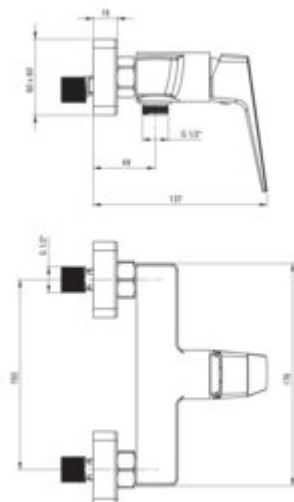

BLUR

Shower mixer, wall-mounted

Product code: BQL_N40M

EAN: 5907650870098

Color: nero

Warranty [years]: 7

Mixer

Finish	nero
Material	brass
Mixer type	single-handle, mixer
Total mixer height [mm]	138
Flow class [l/min]	A <= 15 (9.1 - 15)
Acoustic group [dB]	II (20 < x <= 30)

Mixer cartridge

Ceramic cartridge size	25 mm
------------------------	-------

Features:

- Innovative, durable and easy to clean Nero coating
- Only the best materials, the quality of which has been confirmed by laboratory tests
- The mixer body is made of the highest quality brass
- Cleaning agent for fixtures in all colors available