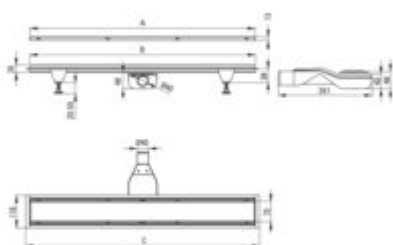

Linear drain, floor

Product code: KOS_N07D

EAN: 5907650814368

Color: nero

Warranty [years]: 10

Model	A (mm)	B (mm)	C (mm)
KOS-N07D	600	600	600
KOS-N07D	600	700	700
KOS-N07D	700	600	600
KOS-N07D	600	600	600
KOS-N07D	600	1000	1000

Finish	nero
Length [mm]	700
Material	stainless steel
Siphon flow [l/min]	36
Siphon 360 degrees	yes
Siphon included	yes
Siphon cleaned from the top	yes
Connection diameter [mm]	50
adjustable feet included	yes
Reversible drain	yes
Waterproofing mat	yes

Features:

- The drain is made of high quality stainless steel
- The set includes feet for easy leveling and a hook for removing the grate
- Easy to clean siphon
- Only the best materials, the quality of which has been confirmed by laboratory tests
- Hygienic certificate of the National Institute of Hygiene confirming the product's compliance
- Dedicated cleaning agent, safe for cleaned surfaces
- Possibility to choose installation method
- Insert wet/dry - effective barrier against sewage odors