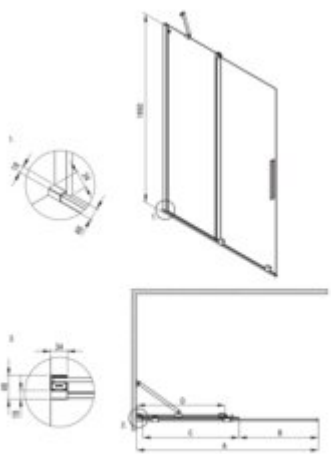

## Shower wall, walk-in

**Product code:** KTJ\_F30R

**EAN:** 5907650839361

**Color:** brushed steel

**Warranty [years]:** 5

Model	Size	A (mm)	B (mm)	C (mm)	D (mm)
KTJ K30R	800x1950	780-800	310	420	370
KTJ K30R	900x1950	880-900	360	470	420
KTJ K30R	1000x1950	980-1000	410	520	470
KTJ K30R	1200x1950	1180-1200	510	620	570
KTJ K30R	1400x1950	1380-1400	610	720	670

Width [mm]	1000
Height [mm]	1950
Glass finish	transparent
Glass thickness [mm]	6
Active cover	yes
Side dimension [mm]	1000
Railings	short to perpendicular wall/long to parallel wall
Tempered glass TOTAL WHITE	no
Reversible doors	yes
Installation without shower tray	yes possible
Possibility to install a railing to a perpendicular wall	yes

### Features:

- Only the best materials, the quality of which has been confirmed by laboratory tests
- Hydrophobic Active-Cover coating that makes it easier for water to run off the glass
- Possibility to install the cabin without a shower tray, directly on the tiles
- Safe and durable tempered glass
- Dedicated to Active Cover surfaces
- Resistance to impacts, chemicals and stains in accordance with PN-EN 14428+A1:2008 norm, c
- Reversible door that allows the cabin to be mounted on the right or left side
- Can be combined with a second sliding wall and the Prizma walk-in shower wall
- Dedicated cleaning agent, safe for cleaned surfaces
- Possibility of mounting the cabin directly on tiles or on Correo granite (KQR) and Kerria Plus acrylic (KTS) shower trays
- The set includes two rails - short and long
- Free combination of elements
- Coating applied using the PVD method