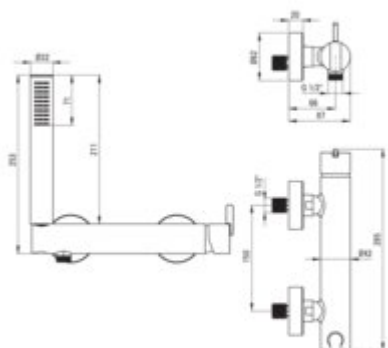

SILIA

Shower mixer, with shower set

Product code: BQS_C41M

EAN: 5907650869092

Color: brushed bronze

Warranty [years]: 7

Mixer

Finish	brushed bronze
Material	brass
Mixer type	single-handle, mixer
Installation method	wall-mounted
Total mixer height [mm]	87
Flow class [l/min]	Z - 4-9 l/min
Acoustic group [dB]	I (x <= 20)

Mixer cartridge

Ceramic cartridge size	35 mm
------------------------	-------

Hose

Length [mm]	1500
Anti-twist	1

Hand shower

Number of functions	1
Anti-calc	yes
Additional features	cool-out

Features:

- Deante Design Studio Collection
- Coating applied using the PVD method
- Innovative and easy-to-maintain coating - brushed bronze
- Noble form and timeless simplicity
- The mixer body is made of the highest quality brass
- Cool-out hand shower
- Anti-calc hand shower
- Anti-twist system, preventing the hose from twisting
- Durable hose ends made of brass
- Handset holder integrated with the battery body
- Only the best materials, the quality of which has been confirmed by laboratory tests
- Cleaning agent for fixtures in all colors available