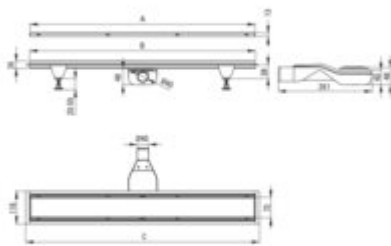

Linear drain, floor

Product code: KOS_R09D

EAN: 5907650868477

Color: brushed gold

Warranty [years]: 10

Model	A [mm]	B [mm]	C [mm]
KOS-R09D	900	600	600
KOS-R09D	900	700	700
KOS-R09D	900	800	800
KOS-R09D	900	900	900
KOS-R09D	900	1000	1000

Length [mm]	900
Material	stainless steel
Siphon flow [L/min]	36
Siphon 360 degrees	yes
Siphon included	yes
Siphon cleaned from the top	yes
Connection diameter [mm]	50
adjustable feet included	yes
Reversible drain	yes
Waterproofing mat	yes

Features:

- The drain is made of high quality stainless steel
- The set includes feet for easy leveling and a hook for removing the grate
- Easy to clean siphon
- Only the best materials, the quality of which has been confirmed by laboratory tests
- Hygienic certificate of the National Institute of Hygiene confirming the product's compliance
- Possibility to choose installation method
- Dedicated cleaning agent, safe for cleaned surfaces
- Insert wet/dry - effective barrier against sewage odors