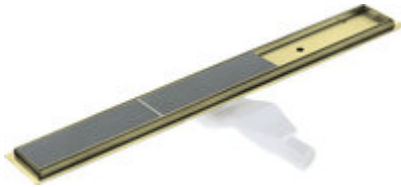

Linear drain, floor

Product code: KOS_R09D

EAN: 5907650868477

Color: brushed gold

Warranty [years]: 10

Model	A [mm]	B [mm]	C [mm]
KOS-R09D	900	600	600
KOS-R09D	900	700	700
KOS-R09D	900	800	800
KOS-R09D	900	900	900
KOS-R09D	900	1000	1000

Length [mm]	900
Material	stainless steel
Siphon flow [L/min]	36
Siphon 360 degrees	yes
Siphon included	yes
Siphon cleaned from the top	yes
Connection diameter [mm]	50
adjustable feet included	yes
Reversible drain	yes
Waterproofing mat	yes

Features:

- The drain is made of high quality stainless steel
- The set includes feet for easy leveling and a hook for removing the grate
- Easy to clean siphon
- Only the best materials, the quality of which has been confirmed by laboratory tests
- Hygienic certificate of the National Institute of Hygiene confirming the product's compliance
- Possibility to choose installation method
- Dedicated cleaning agent, safe for cleaned surfaces
- Insert wet/dry - effective barrier against sewage odors