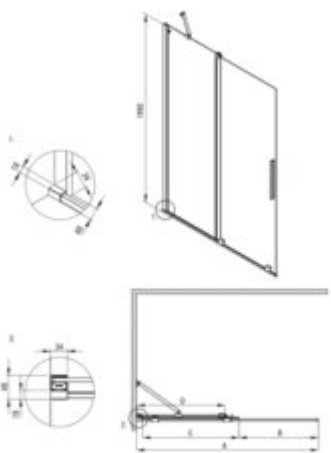

PRIZMA

Shower wall, walk-in

Product code: KTJ_030R

EAN: 5907650816447

Color: chrome

Warranty [years]: 5

| Model | Size | A (mm) | B (mm) | C (mm) | D (mm) |
|----------|-----------|-----------|--------|--------|--------|
| KTJ K30R | 800x1950 | 790-800 | 210 | 405 | 270 |
| KTJ K30R | 900x1950 | 890-900 | 260 | 475 | 320 |
| KTJ K30R | 1000x1950 | 990-1000 | 310 | 545 | 370 |
| KTJ K30R | 1200x1950 | 1190-1200 | 310 | 620 | 370 |
| KTJ K34R | 1400x1950 | 1390-1400 | 310 | 720 | 370 |

| | |
|--|---|
| Finish | chrome |
| Width [mm] | 1000 |
| Height [mm] | 1950 |
| Glass finish | transparent |
| Glass thickness [mm] | 6 |
| Active cover | yes |
| Side dimension [mm] | 1000 |
| Railings | short to perpendicular wall/long to parallel wall |
| Tempered glass TOTAL WHITE | no |
| Reversible doors | yes |
| Installation without shower tray | yes possible |
| Possibility to install a railing to a perpendicular wall | yes |

Features:

- Safe and durable tempered glass
- Possibility to install the cabin without a shower tray, directly on the tiles
- Hydrophobic Active-Cover coating that makes it easier for water to run off the glass
- Dedicated cleaning agent, safe for cleaned surfaces
- Only the best materials, the quality of which has been confirmed by laboratory tests
- Dedicated to Active Cover surfaces
- Reversible door that allows the cabin to be mounted on the right or left side
- Free combination of elements
- The railings give the structure rigidity
- Resistance to impacts, chemicals and stains in accordance with PN-EN 14428+A1:2008 norm, c
- Can be combined with a second sliding wall and the Prizma walk-in shower wall
- Possibility of mounting the cabin directly on tiles or on Correo granite (KQR) and Kerria Plus acrylic (KTS) shower trays
- The set includes two rails - short and long