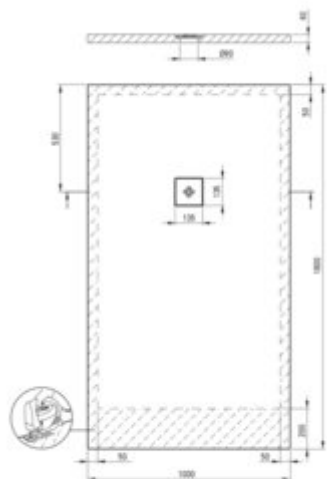

SILIA

Acrylic shower tray, rectangular

Product code: KSKA01018B

EAN: 5907650894070

Color: white

Warranty [years]: 2

Finish	white
Material	acrylic
Shape	rectangular
Width [mm]	1000
Length [mm]	1800
Height [mm]	40
Installation method	directly on the spout, on the construction material support, on the floor level
Drain diameter	90
Non-slip lugs	yes
possibility to cut to size	yes

Features:

- Deante Design Studio Collection
- Structured surface with anti-slip properties
- Durable acrylic material that maintains its shine and color
- For installation at floor level, directly on the screed or supported by construction mater
- Only the best materials, the quality of which has been confirmed by laboratory tests
- Warning! The NHC_029D siphon fits this shower tray
- SOLID PLUS technology: composite filling guaranteeing full stability, effective insulation
- Dedicated cleaning agent, safe for cleaned surfaces