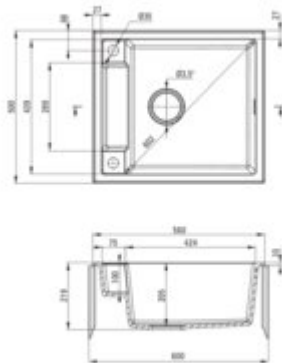

MAGNETIC

Magnetic granite sink, 1-bowl

Product code: ZRM_G103

EAN: 5908212094983

Color: metallic graphite

Warranty [years]: 18

Sink

Finish	metallic graphite
Surface type	matte
Material	granite
Installation method	inset
Number of bowls	1
Minimum cabinet width [mm]	600
Width [mm]	500
Length [mm]	560
Height [mm]	219
Bowl depth [mm]	205
Cut-out Length [mm]	540
Cut-out Width [mm]	480
Reversible	yes
Equipped with accessories	yes
Drain diameter	3.5"
Number of holes	2