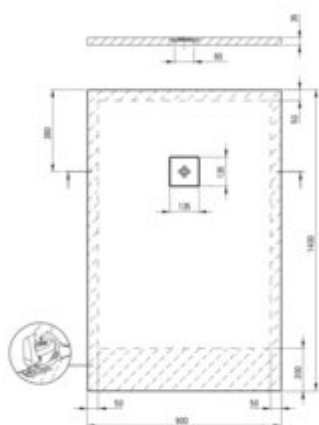

SILIA

Acrylic shower tray, rectangular

Product code: KSKA00914B

EAN: 5907650894025

Color: white

Warranty [years]: 2

Finish	white
Material	acrylic
Shape	rectangular
Width [mm]	900
Length [mm]	1400
Height [mm]	35
Installation method	directly on the spout, on the construction material support, on the floor level
Drain diameter	90
Non-slip lugs	yes
possibility to cut to size	yes

Features:

- Deante Design Studio Collection
- Structured surface with anti-slip properties
- Durable acrylic material that maintains its shine and color
- For installation at floor level, directly on the screed or supported by construction mater
- Warning! The NHC_029D siphon fits this shower tray
- Only the best materials, the quality of which has been confirmed by laboratory tests
- SOLID PLUS technology: composite filling guaranteeing full stability, effective insulation
- Dedicated cleaning agent, safe for cleaned surfaces