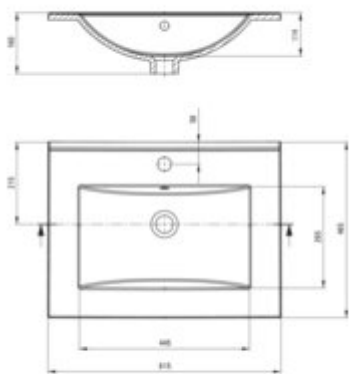

TUBO

Ceramic washbasin, recessed

Product code: CTU_646M

EAN: 5907650880301

Color: white

Warranty [years]: 10

Finish	white
Material	ceramic
Installation method	furniture, recessed
Width [mm]	465
Length [mm]	615
Height [mm]	160
Depth [mm]	114
Hole for the tap	yes

Features:

- Hard and durable ceramics does not lose its properties with long use
- Antibacterial coating, preventing the growth of microorganisms
- Only the best materials, the quality of which has been confirmed by laboratory tests
- Dedicated cleaning agent, safe for cleaned surfaces