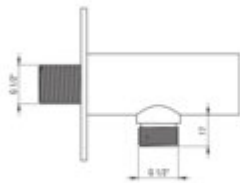

## Angled hose connector, round

**Product code:** NQS\_F57K

**EAN:** 5907650819127

**Color:** brushed steel

**Warranty [years]:** 2

Finish	steel
Connection type	for the hose with hand shower holder
Shape	round
Material	brass
Connection thread	yes
Concealed mounting	yes