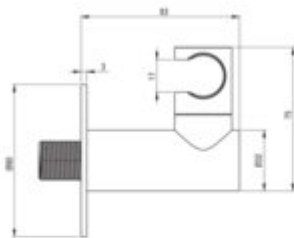

## Angled hose connector, round

**Product code:** NQS\_F57K

**EAN:** 5907650819127

**Color:** brushed steel

**Warranty [years]:** 2

Finish	steel
Connection type	for the hose with hand shower holder
Shape	round
Material	brass
Connection thread	yes
Concealed mounting	yes