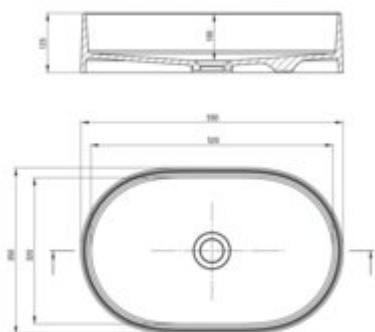

SILIA Granite washbasin, countertop

Product code: CQS_AU6S

EAN: 5907650828198

Color: alabaster

Warranty [years]: 10

Finish	alabaster
Material	granite
Width [mm]	350
Length [mm]	550
Height [mm]	125
Depth [mm]	100
Antibacterial	yes
Hydrophobicity	yes

Features:

- Only the best materials, the quality of which has been confirmed by laboratory tests
- Hydrophobic properties repel water molecules
- Properties of Deante granite: resistance to impact, high temperature, discoloration, therm
- Dedicated cleaning agent, safe for cleaned surfaces
- The finish enriched with silver ions adds antiseptic properties
- Deante Design Studio Collection