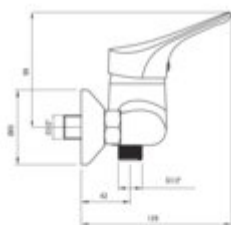

JOKO

Shower mixer, wall-mounted

Product code: BOJE040M

EAN: 5907650865308

Color: chrome

Warranty [years]: 5

Mixer

Finish	chrome
Material	brass
Mixer type	single-handle, mixer
Installation method	wall-mounted
Flow class [l/min]	S - 15.1-19.8 l/min
Acoustic group [dB]	I (x <= 20)

Mixer cartridge

Ceramic cartridge size	40 mm
Eco-click cartridge	yes
Temperature lock	yes

Features:

- Only the best materials, the quality of which has been confirmed by laboratory tests
- Two-step ECO-click cartridge, allowing to reduce the water flow below 5 l/min
- The mixer body is made of the highest quality brass
- Cleaning agent for fixtures in all colors available