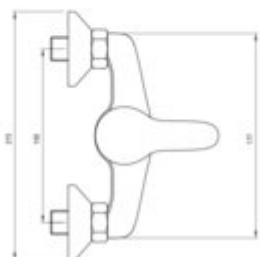

JOKO

Shower mixer, wall-mounted

Product code: BOJE040M

EAN: 5907650865308

Color: chrome

Warranty [years]: 5

Mixer

Finish	chrome
Material	brass
Mixer type	single-handle, mixer
Installation method	wall-mounted
Flow class [l/min]	S - 15.1-19.8 l/min
Acoustic group [dB]	I (x <= 20)

Mixer cartridge

Ceramic cartridge size	40 mm
Eco-click cartridge	yes
Temperature lock	yes

Features:

- Only the best materials, the quality of which has been confirmed by laboratory tests
- Two-step ECO-click cartridge, allowing to reduce the water flow below 5 l/min
- The mixer body is made of the highest quality brass
- Cleaning agent for fixtures in all colors available