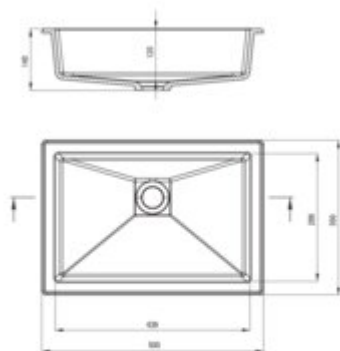

CORREO
Granite washbasin,
undermount/inset

Product code: CQR_SU5U

EAN: 5907650827610

Color: metallic grey

Warranty [years]: 10

Finish	metallic grey
Material	granite
Installation method	undermount, recessed
Width [mm]	500
Length [mm]	350
Height [mm]	140
Depth [mm]	120
Antibacterial	yes
Hydrophobicity	yes
Without overflow	yes

Features:

- Properties of Deante granite: resistance to impact, high temperature, discoloration, therm
- Hydrophobic properties repel water molecules
- The finish enriched with silver ions adds antiseptic properties
- Dedicated cleaning agent, safe for cleaned surfaces