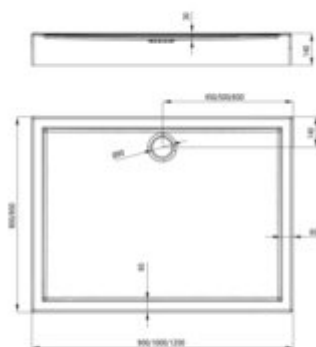

JASMIN

Acrylic shower tray, rectangular

Product code: KGJ_044B

EAN: 5907650809654

Color: white

Warranty [years]: 2

Finish	white
Material	acrylic
Shape	rectangular
Width [mm]	800
Length [mm]	1200
Height [mm]	140
Depth [mm]	30
Installation method	on the floor level
Drain diameter	90
Equipped with a height-adjustable foot	yes
Antibacterial	yes

Features:

- Durable acrylic material that maintains its shine and color
- Warning! The NHC_029C siphon fits this shower tray
- Warning! The NHC_029D siphon fits this shower tray
- Dedicated cleaning agent, safe for cleaned surfaces
- Only the best materials, the quality of which has been confirmed by laboratory tests