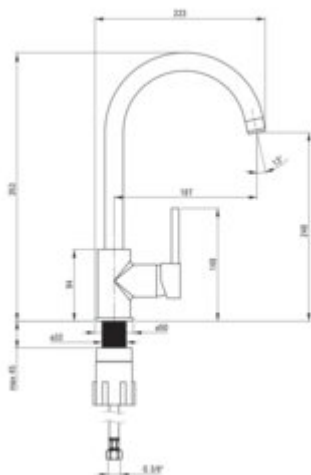

ASTER Kitchen tap

Product code: BCA_062M

EAN: 5908212030646

Color: chrome

Warranty [years]: 7

Mixer

Finish	chrome
Material	brass
Mixer type	single-handle, mixer
Installation method	standing
Total mixer height [mm]	353
Flow class [l/min]	Z - 4-9 l/min
Acoustic group [dB]	I (x <= 20)

Mixer cartridge

Ceramic cartridge size	35 mm
------------------------	-------

Spout

Spout type	swivel
Mixer spout range [mm]	187
Material	stainless steel

Aerator

Aerator type	honeycomb
Aerator size	M22

Connecting hose

Length [mm]	450
Installation thread	3/8"
Connection thread	M10

Features:

- The mixer body is made of the highest quality brass
- The mixer is equipped with a stream aerator
- The mounting sleeve facilitates the installation of the mixer
- 45 cm connection hoses included
- Z flow class (4-9 l/min) allowing for water consumption reduction
- Only the best materials, the quality of which has been confirmed by laboratory tests
- Durable hose ends made of brass
- Cleaning agent for fixtures in all colors available