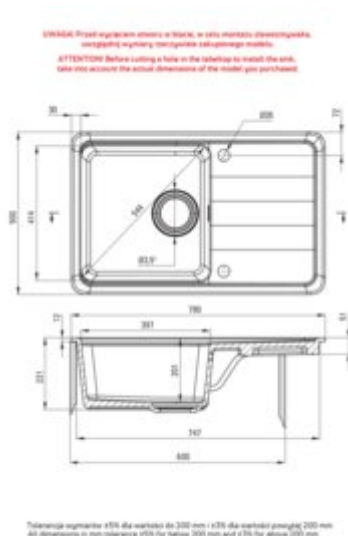

### Sink

Finish	white
Surface type	shine
Material	ceramic
Installation method	inset
Number of bowls	1
Minimum cabinet width [mm]	600
Width [mm]	500
Length [mm]	780
Height [mm]	250
Bowl depth [mm]	201
Cut-out Length [mm]	760
Cut-out Width [mm]	480
Reversible	yes
Equipped with accessories	yes
Drain diameter	3.5"
Number of holes	2