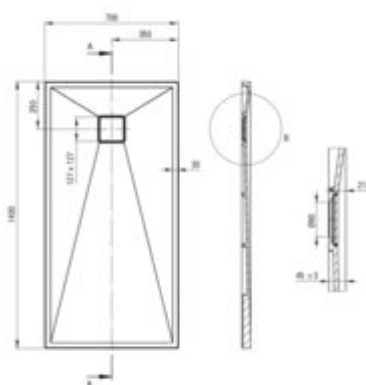

CORREO

Granite shower tray, rectangular

Product code: KQR_A77B

EAN: 5907650869382

Color: alabaster

Warranty [years]: 10

Finish	white
Material	granite
Shape	rectangular
Width [mm]	700
Length [mm]	1400
Height [mm]	45
Installation method	directly on the spout, on the construction material support, on the floor level
Drain diameter	90
possibility to cut to size	yes
Hydrophobicity	yes

Features:

- Properties of Deante granite: resistance to impact, high temperature, discoloration, therm
- The finish enriched with silver ions adds antiseptic properties
- Anti-slip properties of granite shower trays
- Hydrophobic properties repel water molecules
- For installation at floor level, directly on the screed or supported by construction mater
- Possibility of cutting the granite shower tray
- Warning! The NHC_029C siphon fits this shower tray
- Warning! The NHC_029D siphon fits this shower tray
- Only the best materials, the quality of which has been confirmed by laboratory tests
- Dedicated cleaning agent, safe for cleaned surfaces