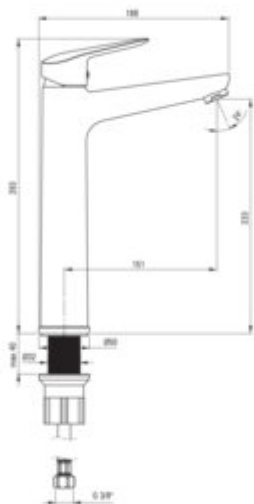

BORO

Washbasin tap, tall

Product code: BMO_N20K

EAN: 5907650817253

Color: nero

Warranty [years]: 7

Mixer

Finish	nero
Material	brass
Mixer type	single-handle, mixer
Installation method	standing
Total mixer height [mm]	297
Flow class [l/min]	A <= 15 (9.1 - 15)
Acoustic group [dB]	II (20 < x <= 30)

Mixer cartridge

Ceramic cartridge size	35 mm
------------------------	-------

Spout

Mixer spout range [mm]	152
Material	brass

Aerator

Aerator type	honeycomb
Aerator size	M24

Connecting hose

Length [mm]	450
Installation thread	3/8"
Connection thread	M10

Features:

- Innovative, durable and easy to clean Nero coating
- 45 cm connection hoses included
- The mixer is equipped with a stream aerator
- The mixer body is made of the highest quality brass
- Cleaning agent for fixtures in all colors available
- Only the best materials, the quality of which has been confirmed by laboratory tests