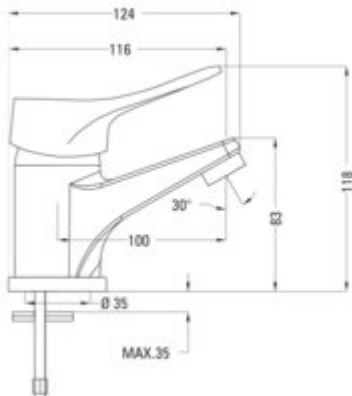

VERO

Washbasin tap, with automatic plug

Product code: BOW_021M
EAN: 5908212060957
Color: chrome
Warranty [years]: 5

Mixer

Finish	chrome
Material	brass
Mixer type	single-handle, mixer
Installation method	standing
Total mixer height [mm]	118
Flow class [l/min]	A <= 15 (9.1 - 15)
Acoustic group [dB]	I (x <= 20)
Plug included in the set	yes

Mixer cartridge

Ceramic cartridge size	40 mm
------------------------	-------

Spout

Spout type	still
Mixer spout range [mm]	100
Material	brass

Aerator

Aerator type	honeycomb
Aerator size	M24

Connecting hose

Length [mm]	350
Installation thread	3/8"
Connection thread	M10

Plug

type	automatic
------	-----------

Features:

- Cleaning agent for fixtures in all colors available